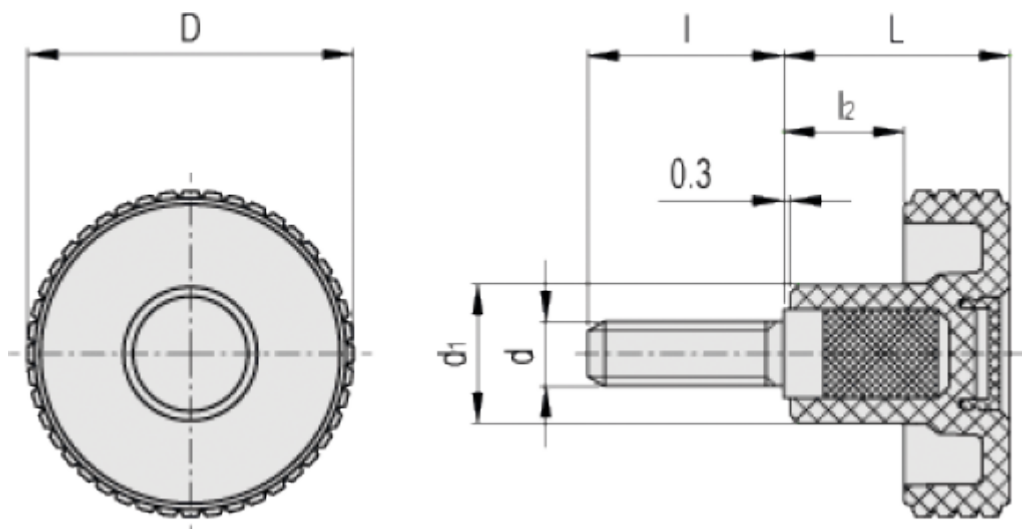

Article number: 23020346419

Description: E+G Knurled knob MBT.70 p-M12x50-C9, Black

Measures

D	= 70
d1	= 24
d6g	= M12
L	= 42
l	= 50
l2	= 20.5